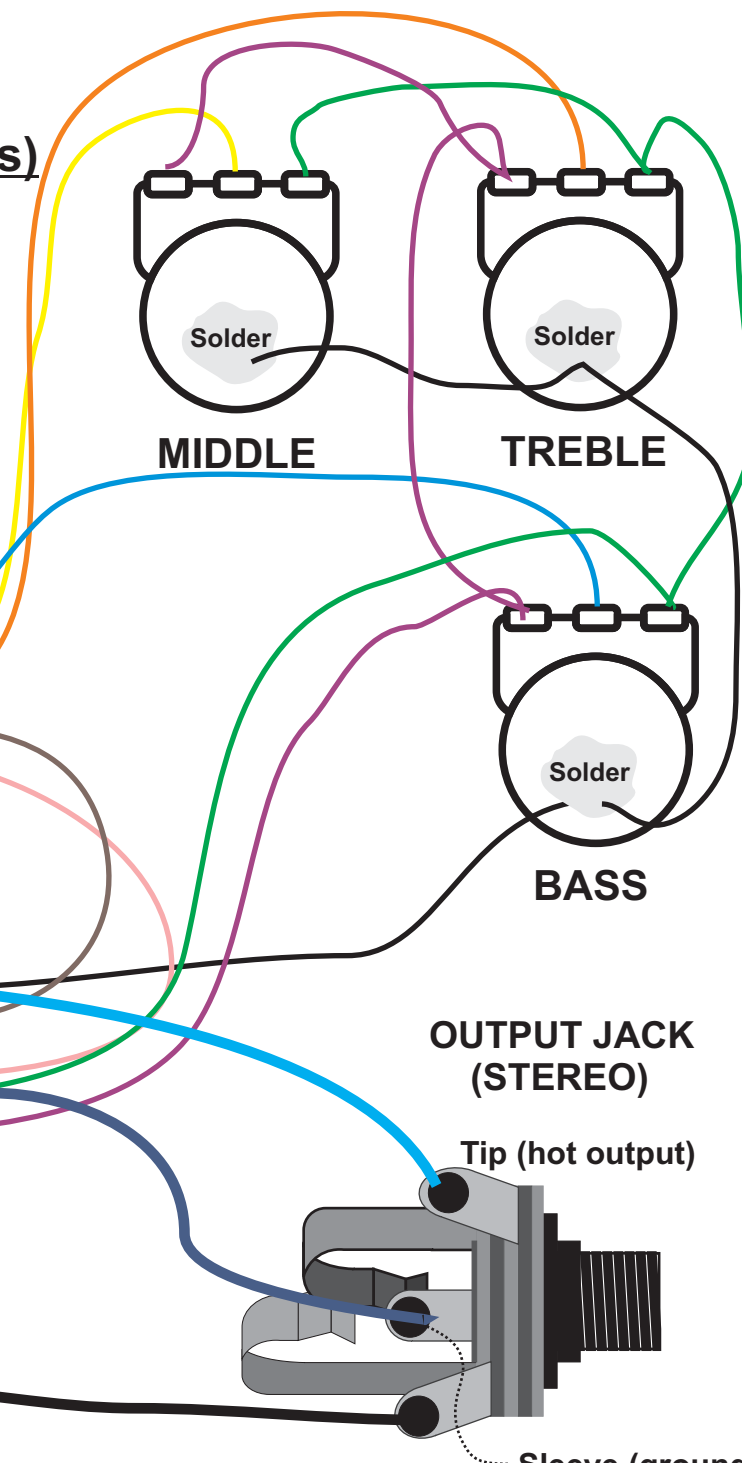

Visite nossa página [www.sonorus.com.br](http://www.sonorus.com.br)

Captador Ponte  
Rear Pick-Up

Captador braço  
Front Pick-Up

Bridge

MIDDLE

TREBLE

BASS

Active-Passive Switch

**VOLUME1**  
Push-Pull Switch

Slap Contour Switch

**VOLUME2**  
Push-Pull Switch

9V BATTERY

9V

OUTPUT JACK  
(STEREO)

Tip (hot output)

Ring (Battery gnd)

Sleeve (ground)